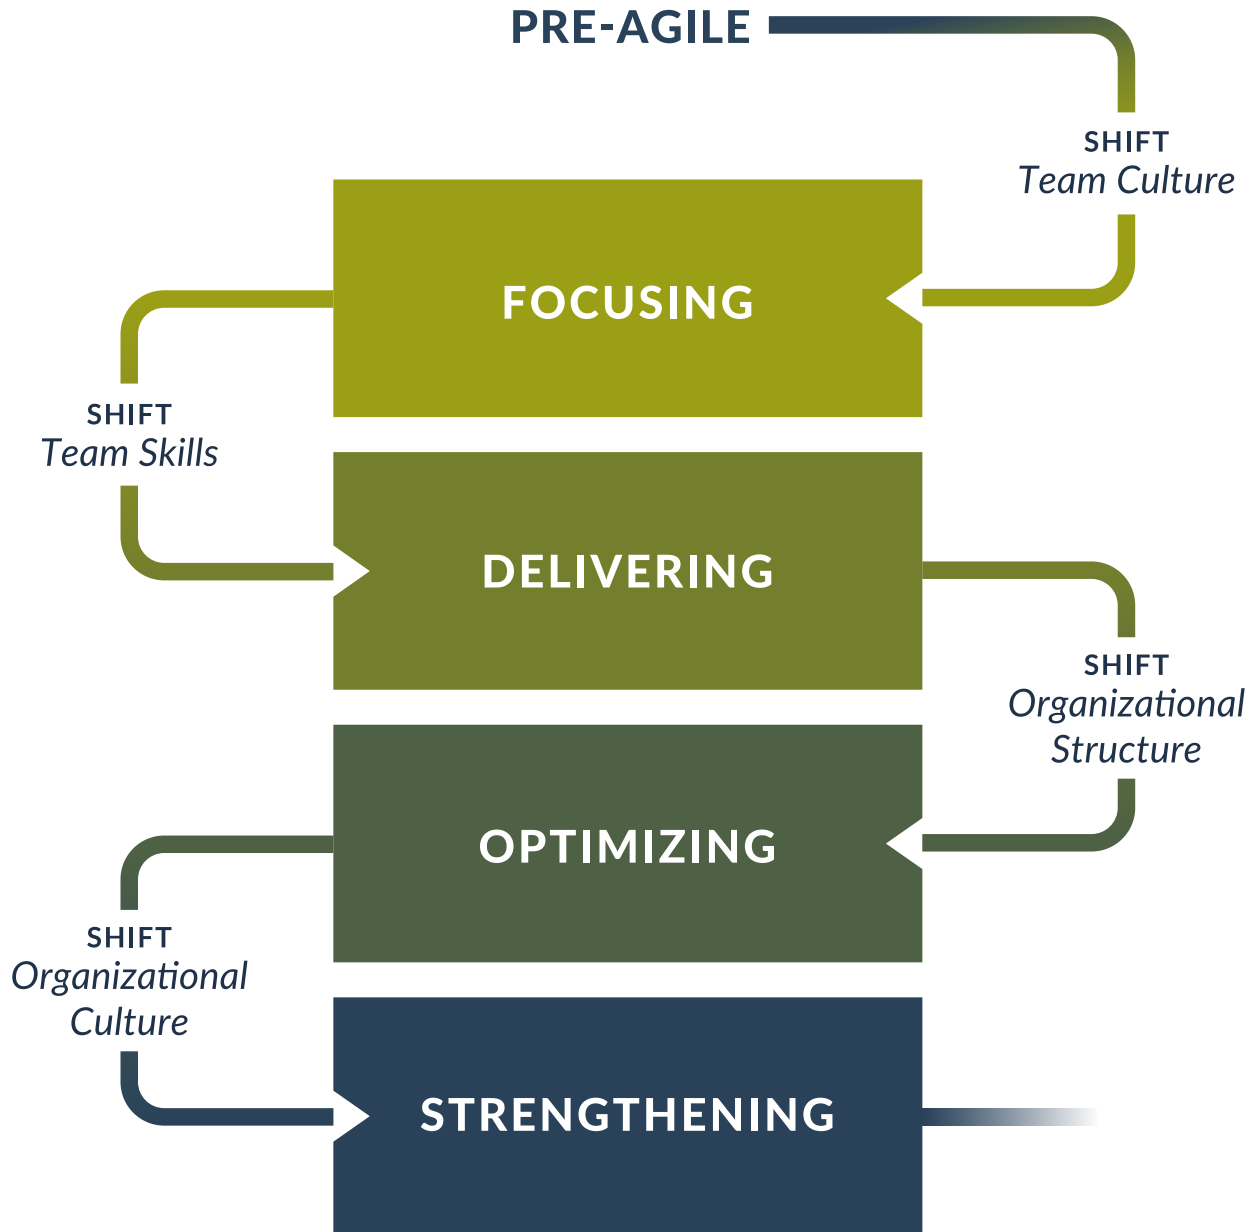

# THE AGILE FLUENCY™ MODEL

CHART YOUR AGILE PATHWAY

**AGILE FLUENCY PROJECT**

[agilefluency.org](http://agilefluency.org)

Copyright 2012-2018 James Shore and Diana Larsen.  
"Agile Fluency" is a trademark of James Shore and Diana Larsen.  
You may reproduce this diagram in any form so long as this notice is preserved.